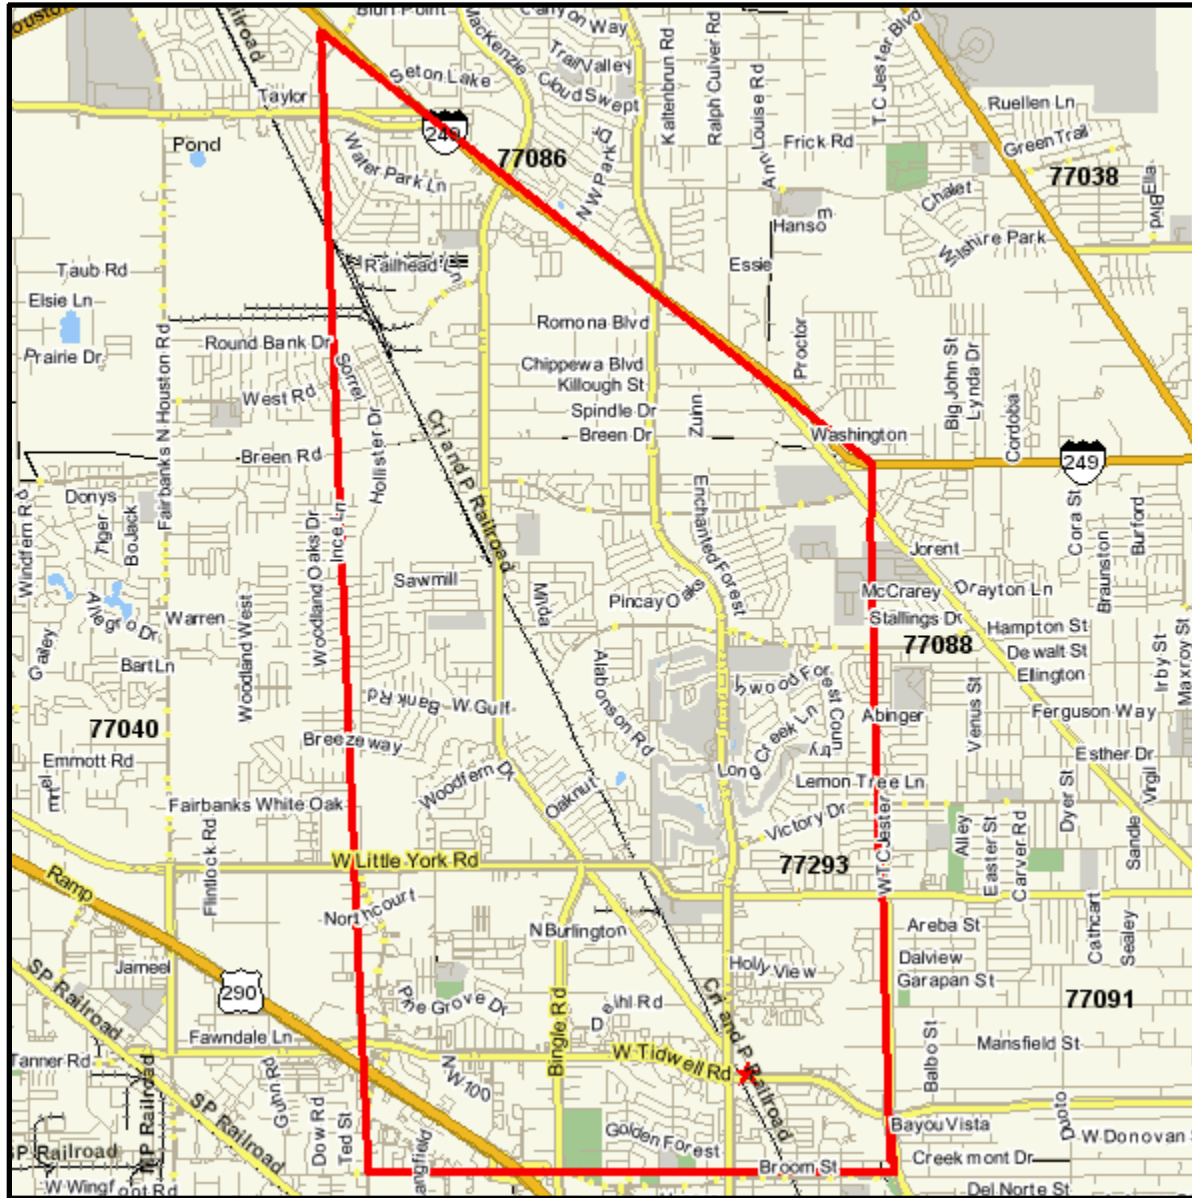

Area Map

Prepared For: NNWMD

Order #: 967496622
Site: 01

5620 W TIDWELL RD
HOUSTON, TX 77091-4638
Coord: 29.849096, -95.471404
Polygon - See Appendix for Points

Area Map

Prepared For: NNWMD

Order #: 967496622
Site: 01

Appendix: Area Listing

Area Name:

5620 W TIDWELL RD, HOUSTON, TX 77091-4638

Type: Polygon 1

Polygon Points:

| | | | | | | | |
|-----------|------------|-----------|------------|-----------|------------|-----------|------------|
| 29.841259 | -95.458144 | 29.844891 | -95.458454 | 29.842335 | -95.458454 | 29.856731 | -95.458919 |
| 29.861575 | -95.459074 | 29.866822 | -95.459540 | 29.893059 | -95.460316 | 29.893866 | -95.460160 |
| 29.897633 | -95.460160 | 29.931808 | -95.510580 | 29.861441 | -95.507323 | 29.841393 | -95.506237 |
| 29.841259 | -95.458144 | 29.931808 | -95.510580 | 29.861441 | -95.507323 | 29.841393 | -95.506237 |